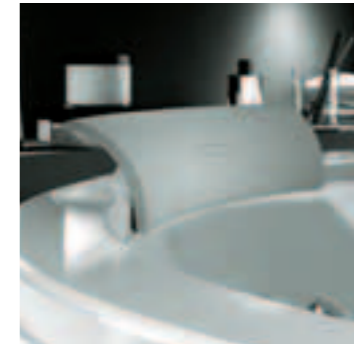

*Nova: a new design icon signed by Jacuzzi®, an idea that, at a first glance, inspires absolute relaxation. Its generous width and depth accommodate you completely. Its round shape becomes a distinguishing element of the entire bathroom. You can fit it into your space as you desire, in the free-standing or the corner version, and beautify it with the innate warmth and refined looks of wood and marble.*

*The contemporary home is no longer a rigid place, but a soft, harmonious and cosy space, full of shapes inspired by nature and of friendly technology. The original Jacuzzi® hydromassage, perfectly gauged to tone, stimulate and regenerate every area of the body, enters a new dimension of versatility thanks to the possibility of choosing from many combinations of jets, in particular the new Aquasystem with its four exciting and customised forms of wellness (Silent, Breath, Renew and Dream) to be freely enjoyed in many positions, with no barriers around you. The standard version of Nova is fitted with a sanitising system and offers the comfort of a heater and the luminous beauty of the underwater spotlight in the top version.*